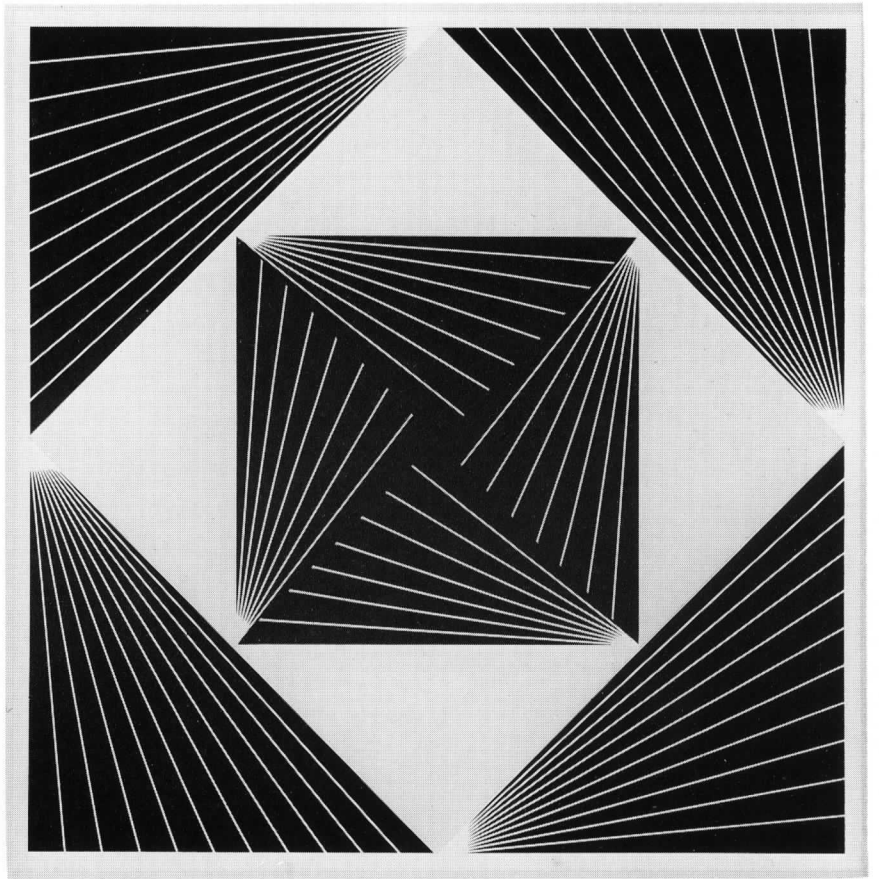

**NEW
PAINTINGS
BY
ANUSZKIEWICZ**

Photograph, Frank Kaino

RICHARD ANUSZKIEWICZ 1965

8 Crimson Sanctuary 1965

15 Majestic Green 1965

27 Corona 1965

25 Solar Hue 1965

16 Splitting the Red 1965

- 15** *Majestic Green 1965 Liquitex on Board 36 x 48"
- 16** *Splitting the Red 1965 Liquitex on Board 48 x 48"
- 17** *Law of Diffusion 1965 Liquitex on Board 48 x 48"
- 18** Outer Dichotomy 1965 Liquitex on Board 36 x 36"
- 19** *Inner Dichotomy 1965 Liquitex on Board 36 x 36"
- 20** *Distinctness of Red 1965 Liquitex on Board 36 x 36"
- 21** *Scintillant 1965 Liquitex on Board 36 x 36"
- 22** *Luminous 1965 Liquitex on Board 24 x 24"
- 23** *Intrinsic Harmony 1965 Liquitex on Board 24 x 24"
- 24** *The Wind's Eye 1965 Liquitex on Board 24 x 24"
- 25** *Solar Hue 1965 Liquitex on Board 24 x 24"
- 26** *Coruscate 1965 Liquitex on Board 24 x 24"
- 27** *Corona 1965 Liquitex on Board 18 x 18"
- 28** Radiant Green 1965 Liquitex on Board 16 x 16"
- 29** Intensity 1965 Liquitex on Canvas 72 x 72"
- 30** Aureole 1965 Liquitex on Canvas 60 x 60"
- 31** Primary Contrast 1965 Liquitex on Canvas 60 x 60"
- 32** Sol I 1965 Liquitex on Canvas 84 x 84"
- 33** Sol II 1965 Liquitex on Canvas 84 x 84"