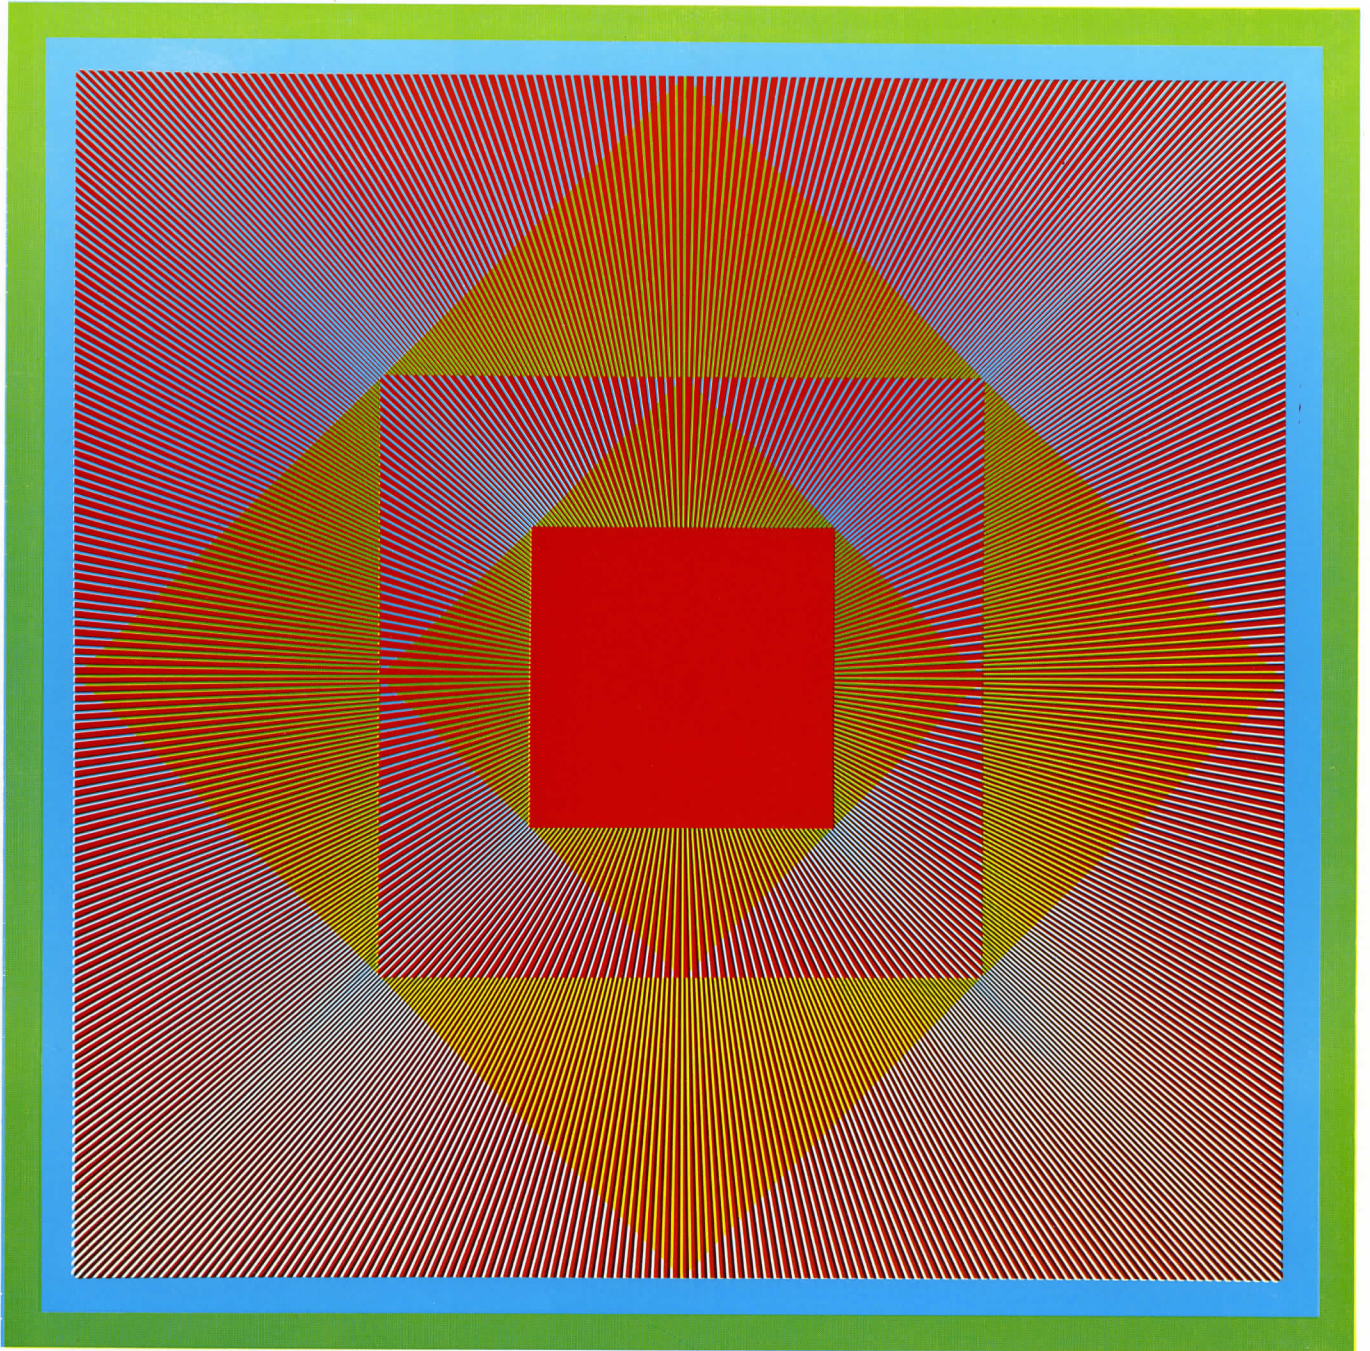

**NEW
PAINTINGS
BY
ANUSZKIEWICZ**

Photograph, Frank Kaino

RICHARD ANUSZKIEWICZ 1965

8 Crimson Sanctuary 1965

15 Majestic Green 1965

27 Corona 1965

25 Solar Hue 1965

16 Splitting the Red 1965

CATALOGUE

- 1** Moon and Sun Furnace 1963 Liquitex on Board 48 x 48"
- 2** Property of Things Seen As Red 1964 Liquitex on Board 24 x 24"
- 3** *Related Blue and Green 1965 Liquitex on Board 36 x 48" (Colorplate)
- 4** The Edge of All Activity 1965 Liquitex on Canvas 60 x 60"
- 5** Progression: In and Out 1965 Liquitex on Canvas 48 x 48"
- 6** White to Black 1965 Liquitex on Board 48 x 48"
- 7** Viridian Sanctuary 1965 Liquitex on Board 24 x 24"
Collection: Mrs. Katherine Merkel, Gates Mills, Ohio
- 8** *Crimson Sanctuary 1965 Liquitex on Board 36 x 36" (Colorplate)
Collection: Mrs. Burton Peskin, Princeton, New Jersey
- 9** Squaring the Red 1965 Liquitex on Board 48 x 48"
- 10** Splendor of Red 1965 Liquitex on Canvas 72 x 72"
- 11** *Iridescence 1965 Liquitex on Canvas 60 x 60"
- 12** *October Sun 1965 Liquitex on Canvas 60 x 60"
- 13** Arithmetical 1965 Liquitex on Board 36 x 36"
- 14** *Contained 1965 Liquitex on Board 36 x 36"
**Reproduced*