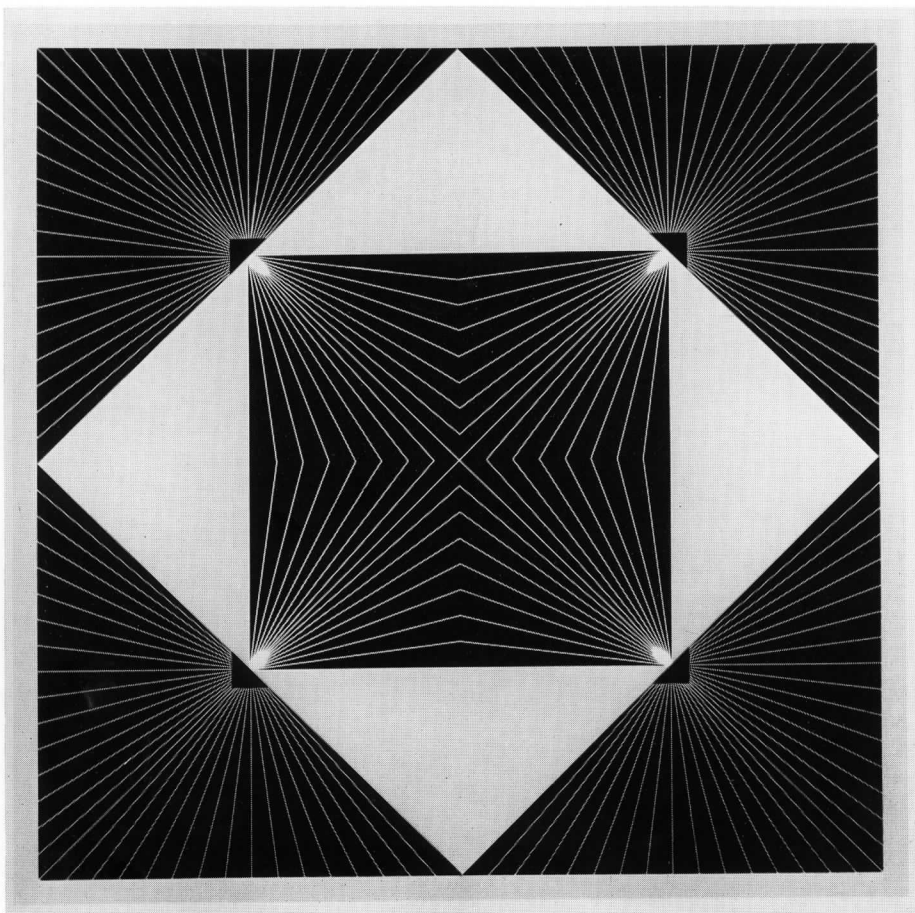

**NEW
PAINTINGS
BY
ANUSZKIEWICZ**

Photograph, Frank Kaino

RICHARD ANUSZKIEWICZ 1965

8 Crimson Sanctuary 1965

15 Majestic Green 1965

27 Corona 1965

25 Solar Hue 1965

16 Splitting the Red 1965

CATALOGUE

- 1** Moon and Sun Furnace 1963 Liquitex on Board 48 x 48"
- 2** Property of Things Seen As Red 1964 Liquitex on Board 24 x 24"
- 3** *Related Blue and Green 1965 Liquitex on Board 36 x 48" (Colorplate)
- 4** The Edge of All Activity 1965 Liquitex on Canvas 60 x 60"
- 5** Progression: In and Out 1965 Liquitex on Canvas 48 x 48"
- 6** White to Black 1965 Liquitex on Board 48 x 48"
- 7** Viridian Sanctuary 1965 Liquitex on Board 24 x 24"
Collection: Mrs. Katherine Merkel, Gates Mills, Ohio
- 8** *Crimson Sanctuary 1965 Liquitex on Board 36 x 36" (Colorplate)
Collection: Mrs. Burton Peskin, Princeton, New Jersey
- 9** Squaring the Red 1965 Liquitex on Board 48 x 48"
- 10** Splendor of Red 1965 Liquitex on Canvas 72 x 72"
- 11** *Iridescence 1965 Liquitex on Canvas 60 x 60"
- 12** *October Sun 1965 Liquitex on Canvas 60 x 60"
- 13** Arithmetical 1965 Liquitex on Board 36 x 36"
- 14** *Contained 1965 Liquitex on Board 36 x 36"
**Reproduced*